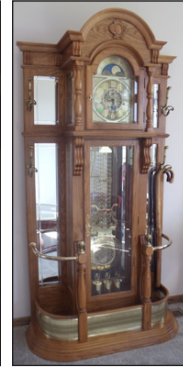

Oak Ridgeway Grandfather Clock Hall Tree-ornate, side encasements (MINT)
Buffet-spoon carving, ornate, oak
Side Board w/Secretary-type marble top-Vienna, Austria-(200 yrs old & Excellent shape, MUST SEE)
Italian Tea Set-Carpodimonte, Italy
Bell Collection
2-Cedar Chests-Lane
Precious Moments collection
Thomas Kincaid Plates
Fenton fluted Basket
Dept. 56 Silhouettes
2-large Oriental Urns-vases
Pictures-several ornate-Little Girls, Girl and Bird
Oak Settee/Chair-burgundy fabric, ornate
Old Desk
Jewel Tea dishes-2 sets S&P, tea pitcher, 3 bowls
Depression glassware
Crystal bowls
Silverware in cases-2 sets
Teapot collection
Oriental Vases
Wall Coat Rack
Rug Beater
Chicken Catcher
Child Settee and Captain Chair
Doll collection-several
Chickens collection
Other Surprises day of auction!

PEWTER FARM FIGURINES
by Michael Anthony Ricker

HOUSEHOLD FURNITURE:

(This is an extremely nice line of furniture and in showroom condition.)
Floral Couch
Corner Lamp-4 arms arch floor lamp
2-Side Chairs-leather overstuffed
Sofa Table-spoon carved, ornate walnut inlaid
2-End Tables, mahogany spoon carved marble top
Globe on stand
2-Queen Anne style Chairs-pink overstuffed, walnut
Mirror-ornate, walnut
Table-mahogany, marble top
Accent Table-half round
Electric Fireplace
Tables-glass top end, coffee, sofa tables-ornate, walnut
6-Curio Cabinets- large, glass shelves, lighted, one with leaded glass-oak
Side Chair-pink fabric
Dresser-long, 6-drawer with ornate mirror
Kitchen items/glassware
Area Rug-8x11
Round oak Table-one leaf-claw feet-6 chairs-carved
Sofa and Loveseat
End Table-marble top
TV stand
Coffee Table-round
2-La-Z-Boy brown leather Recliners