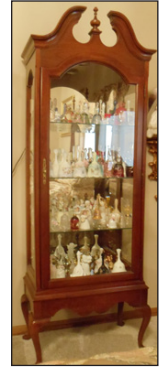

Oak Ridgeway Grandfather Clock Hall Tree-ornate, side encasements (MINT)
Buffet-spoon carving, ornate, oak
Side Board w/Secretary-type marble top-Vienna, Austria-(200 yrs old & Excellent shape, MUST SEE)
Italian Tea Set-Carpodimonte, Italy
Bell Collection
2-Cedar Chests-Lane
Precious Moments collection
Thomas Kincaid Plates
Fenton fluted Basket
Dept. 56 Silhouettes
2-large Oriental Urns-vases
Pictures-several ornate-Little Girls, Girl and Bird
Oak Settee/Chair-burgundy fabric, ornate
Old Desk
Jewel Tea dishes-2 sets S&P, tea pitcher, 3 bowls
Depression glassware
Crystal bowls
Silverware in cases-2 sets
Teapot collection
Oriental Vases
Wall Coat Rack
Rug Beater
Chicken Catcher
Child Settee and Captain Chair
Doll collection-several
Chickens collection
Other Surprises day of auction!

PEWTER FARM FIGURINES
by Michael Anthony Ricker

HOUSEHOLD FURNITURE:

(This is an extremely nice line of furniture and in showroom condition.)
Floral Couch
Corner Lamp-4 arms arch floor lamp
2-Side Chairs-leather overstuffed
Sofa Table-spoon carved, ornate walnut inlaid
2-End Tables, mahogany spoon carved marble top
Globe on stand
2-Queen Anne style Chairs-pink overstuffed, walnut
Mirror-ornate, walnut
Table-mahogany, marble top
Accent Table-half round
Electric Fireplace
Tables-glass top end, coffee, sofa tables-ornate, walnut
6-Curio Cabinets- large, glass shelves, lighted, one with leaded glass-oak
Side Chair-pink fabric
Dresser-long, 6-drawer with ornate mirror
Kitchen items/glassware
Area Rug-8x11
Round oak Table-one leaf-claw feet-6 chairs-carved
Sofa and Loveseat
End Table-marble top
TV stand
Coffee Table-round
2-La-Z-Boy brown leather Recliners