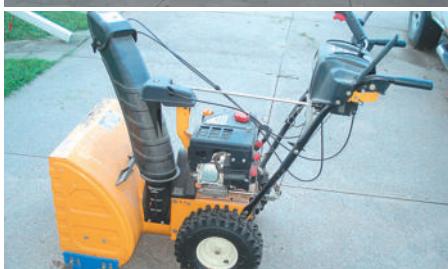

PHIL MONAHAN ESTATE, OWNER

TOOLS, SHOP EQUIPMENT, PRIMITIVE & HOUSEHOLD AUCTION

MONDAY, SEPTEMBER 18TH 2023 • 4:30 P.M.

SALE LOCATION: VETS AUDITORIUM, 1104 Morningview Dr., HARLAN, IA

(THE BASEBALL CARDS WILL SELL AT 4:30 P.M. IN A 2ND AUCTION RING. DOORS WILL OPEN AT 3:00 P.M. FOR VIEWING.)

Watch for auction signs. Lunch may be purchased on the grounds.